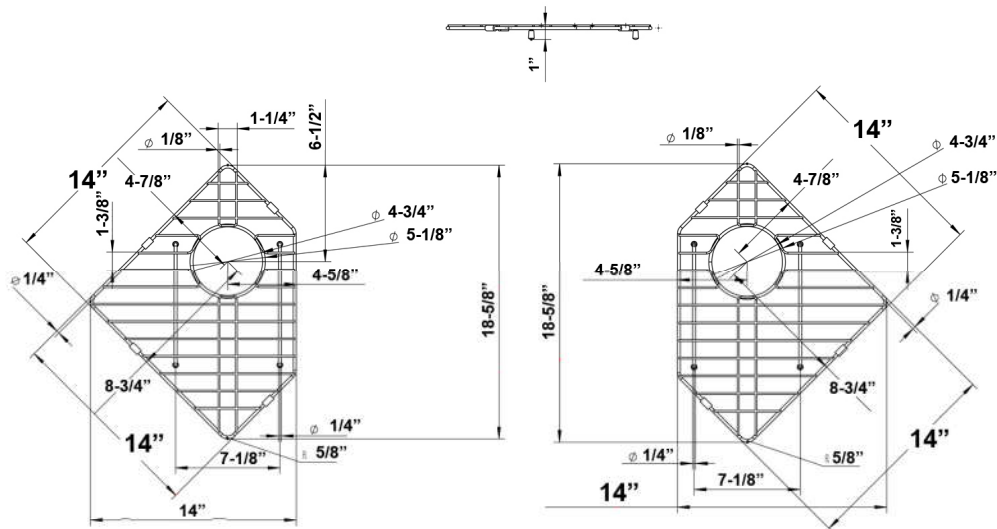

KSSDB2540 WIRE GRID

Cat. No.
KSSDB2540-WIRE

Features:

- ▶ Fits bottom of KSSDB2540 double bowl farmer sink
- ▶ Rubber Feet Covers Included

Finishes:

SS Stainless Steel

Left Wire Grid

W: 14"
D: 18-5/8"
H: 1"

Right Wire Grid

W: 14"
D: 18-5/8"
H: 1"

Drain Hole: 4-3/4"

Dimensions and specifications subject to change without notice.